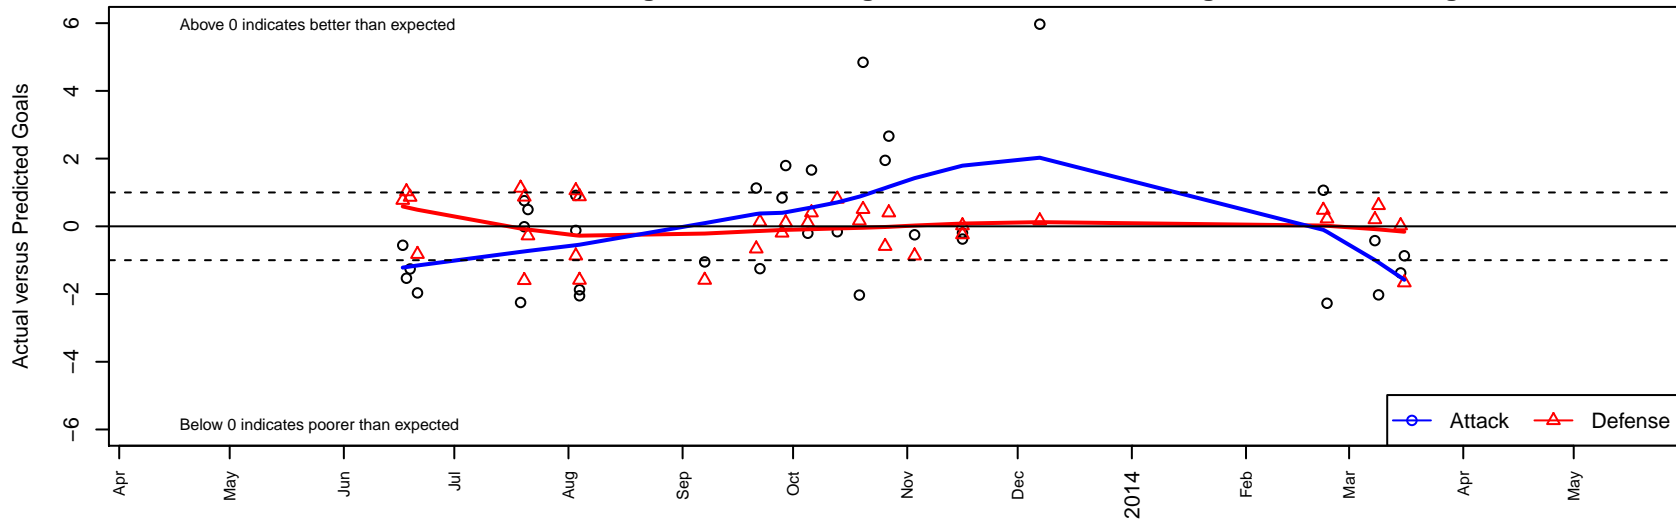

San Diego SC Academy Navy B00

San Diego SC
 San Diego, CAS
 B00 total strength=1520
 attack=15.04 defense=9.75
 fall league = SCDL FI1 U13

alt names used:
 San Diego SC B2000 Academy Navy (CA-S) (;
 SAN DIEGO SC SDSC B2000 NAVY ELITE (C
 San Diego SC B2000 Academy Navy (CA-S) (;
 SAN DIEGO SC SDSC B2000 NAVY ELITE (C
 San Diego Soccer Club B2000 ACADEMY Nav
 San Diego SC B2000 ACADEMY Navy

Venues played:
 Far West Regionals U12
 Albion Cup WESTERN COLLEGE DEVELOPM
 Surf Boys U13 U13
 SCDL FI1 U13
 SoCal DL Fall Showcase All Flights U13
 SoCal National Cup B00

San Diego SC Academy Navy B00
 Dots are actual minus expected GF (blue circles) and GA (red triangles).
 Blue line is smoothed change in attack strength. Red is smoothed change in defense strength.